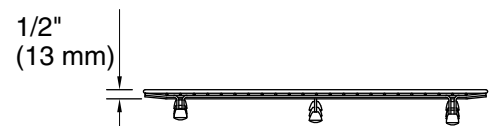

Technical Information

All product dimensions are nominal.

Material: Stainless Steel