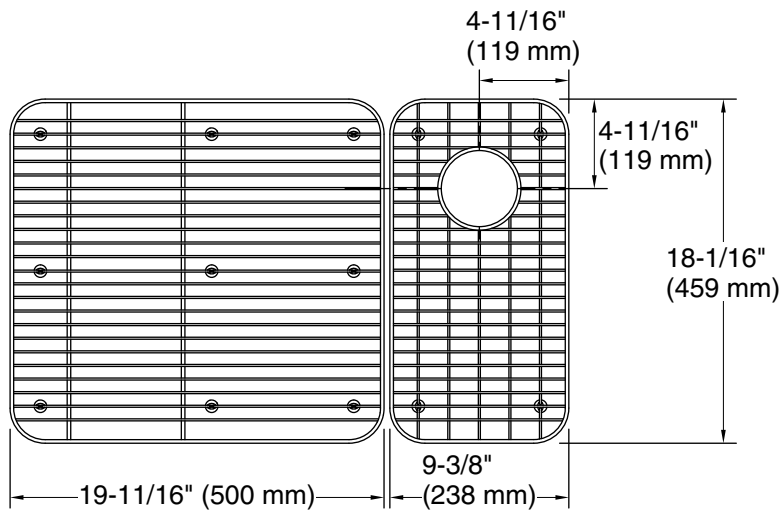

Technical Information

All product dimensions are nominal.

Material: Stainless Steel